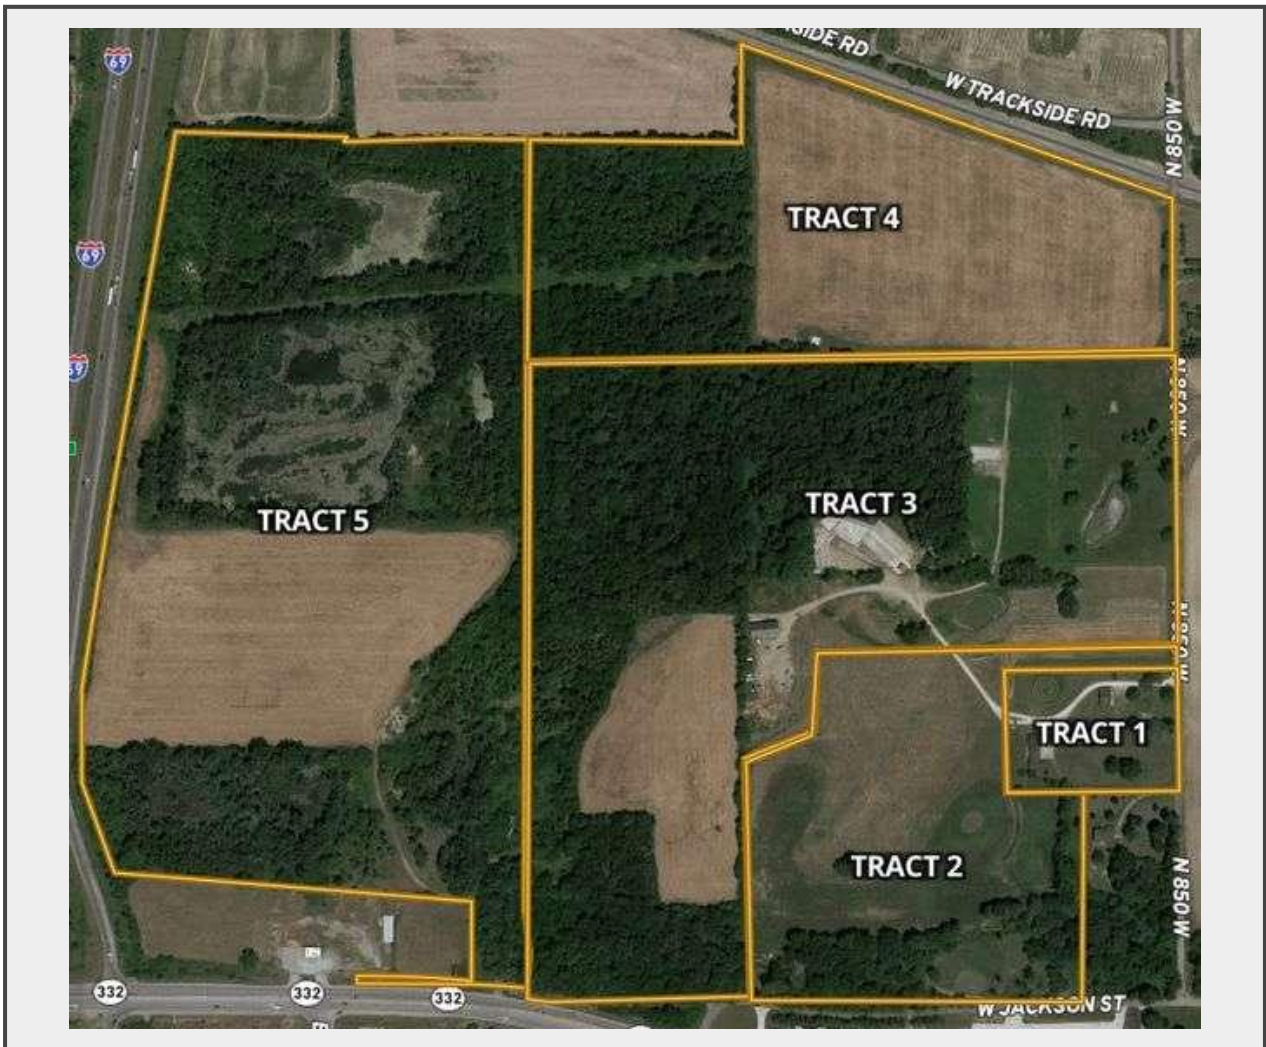

**Sale Name:** Munsee Farms Holdings LLC

**LOT 4 - Tract 4**

**Description**

32+/- Total Acres - 20+/- Tillable - 11.8+/- Woods - .2+/- Roads/Other, Potential Rail Access with I-69 Frontage

**Quantity:** 1